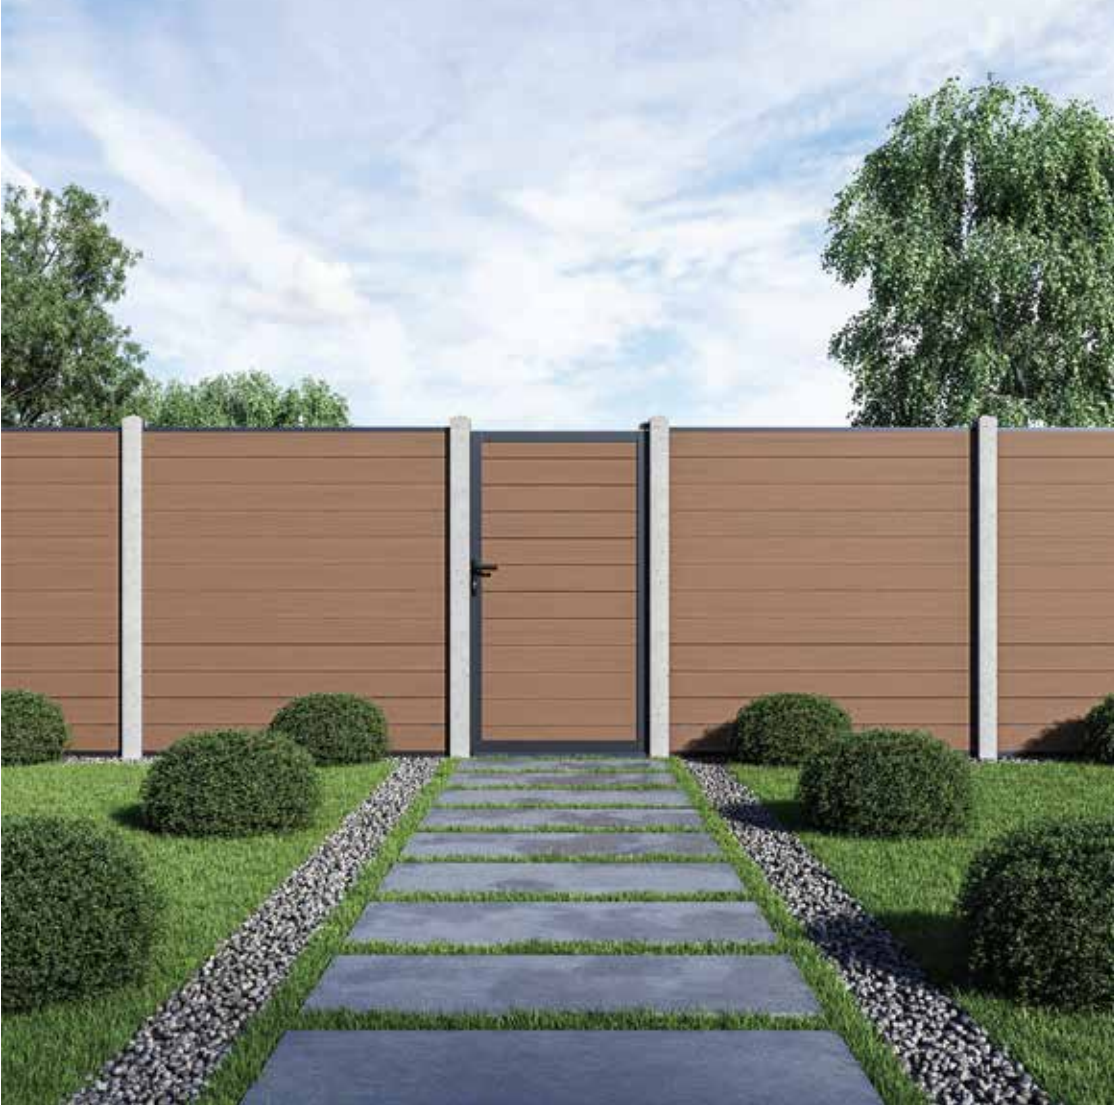

- Clean lines and a minimalist profile create a striking contemporary aesthetic for any property.
- Engineered for superior strength, weather resistance, and a long-lasting, flawless finish.
- The tightly arranged slats provide a solid barrier, offering complete seclusion and peace of mind.

- Customizable Color Contrast for Instant Curb Appeal
Choose from black, teak, or grey to create a stylish two-tone fence design. This simple color shift at the top transforms a plain fence into a coordinated landscape feature, boosting your home's exterior aesthetics immediately.
- Enhanced Privacy Without Sacrificing Style
Adds 30cm of solid, opaque height to your fence for increased seclusion, while the clean lines and integrated color break keep the look modern and intentional—not bulky or makeshift.

- **Customizable Color Contrast for Instant Curb Appeal**
Choose from black, teak, or grey to create a stylish two-tone fence design. This simple color shift at the top transforms a plain fence into a coordinated landscape feature, boosting your home's exterior aesthetics immediately.
- **Enhanced Privacy Without Sacrificing Style**
Adds 30cm of solid, opaque height to your fence for increased seclusion, while the clean lines and integrated color break keep the look modern and intentional—not bulky or makeshift.

Product Size

Height-30cm or 1ft

Colours Available

Black

Grey

Teak

– CLASSIC WOODGRAIN GATE

Its powder-coated aluminum frame provides a sturdy outline, filled with the warm, wood-grain texture of WPC boards. Every component is designed for compatibility and longevity, resulting in a gate that offers superior performance, a flawless fit within fencing systems, and a consistently pristine appearance.