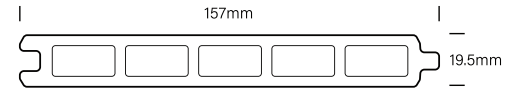

– CLASSIC WOODGRAIN

Our premium fencing system features durable composite flat fencing boards made with advanced co-extrusion technology, offering a wide range of color options for customized style. The system includes sturdy aluminum posts and a comprehensive top and bottom rail kit for secure installation. Designed for longevity and low maintenance, the composite boards resist weather, pests, and fading, making them ideal for residential and commercial outdoor spaces.

- Wide variety of color options of fencing boards.
- Robust aluminum posts for enhanced stability and corrosion resistance.
- Easy installation with integrated top & bottom rail kit.
- Low maintenance, weather-resistant, and long-lasting performance.