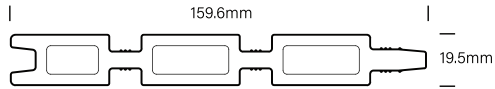

Heights Available

180cm or 5.9ft
 150cm or 4.9ft
 120cm or 3.9ft
 90cm or 3ft
 60cm or 2ft

Colours Available

— MODERN SLATTED

Elevate your property with our contemporary fencing system, designed for the modern home. The core of this system features co-extrusion slat boards that offer unparalleled durability and a consistent, scratch-resistant finish. Complemented by robust aluminum posts and a complete top & bottom rail kit, this structure provides a clean, minimalist aesthetic built to stand the test of time. It's the perfect blend of bold style and low-maintenance security, creating a striking boundary that enhances your outdoor living space for years to come.